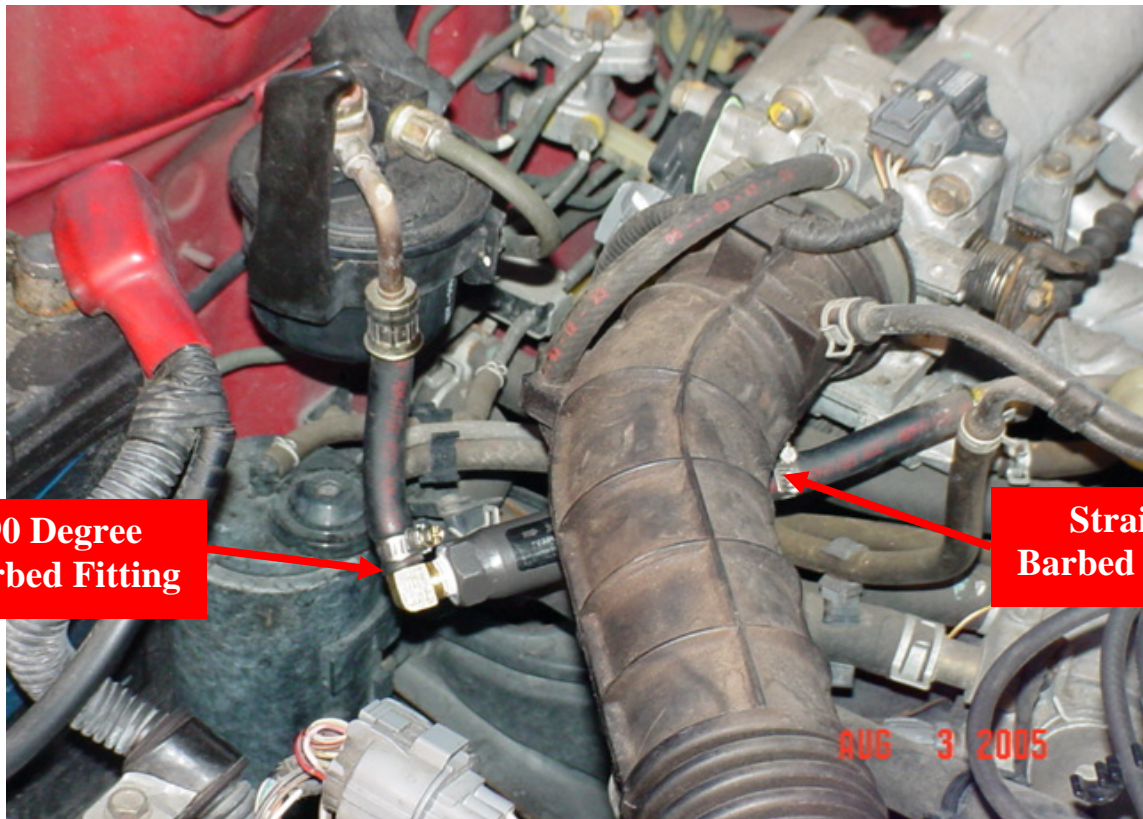

1993 Honda Civic ECO-1 Installed

90 Degree
Barbed Fitting

Straight
Barbed Fitting